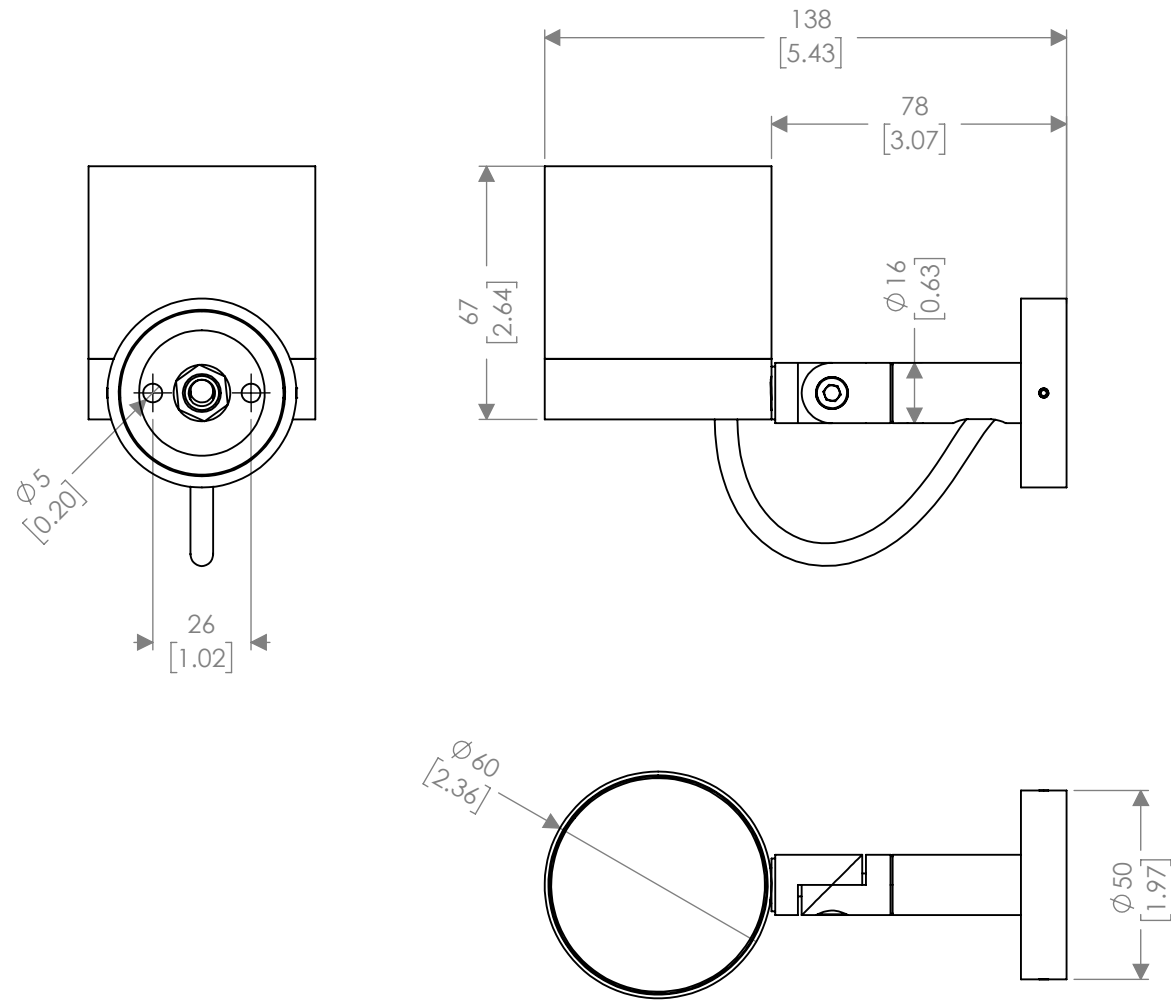

Description :

Code : AL5312 Brass swivel/ One-tone finish versions

Scale : 1:2

SHEET 1 OF 1

Revision : 04

DIMENSIONS ARE IN MILLIMETERS [BRACKETED DIMENSIONS ARE IN INCHES]

**GRIVEN** 

<http://www.griven.com>

Description :

Code : AL5312 - Lockable head

Scale : 1:2

SHEET 1 OF 1

Revision : 02

DIMENSIONS ARE IN MILLIMETERS [BRACKETED DIMENSIONS ARE IN INCHES]

**GRIVEN** 

<http://www.griven.com>